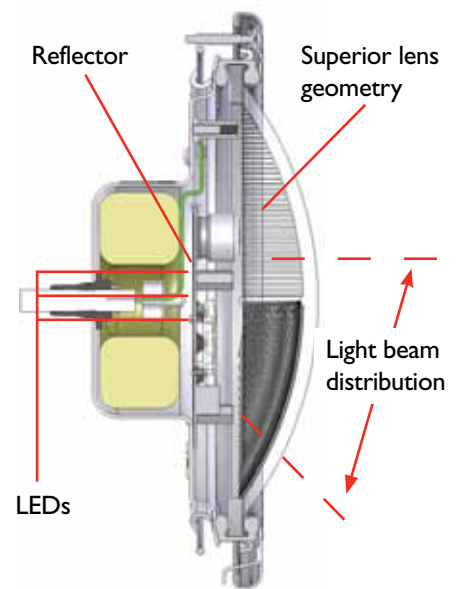

Drawing shows unique lens and reflector design which combine to provide superior light beam distribution.

UL listed only when using Pentair niches for use in swimming pools, spas and water fountains.